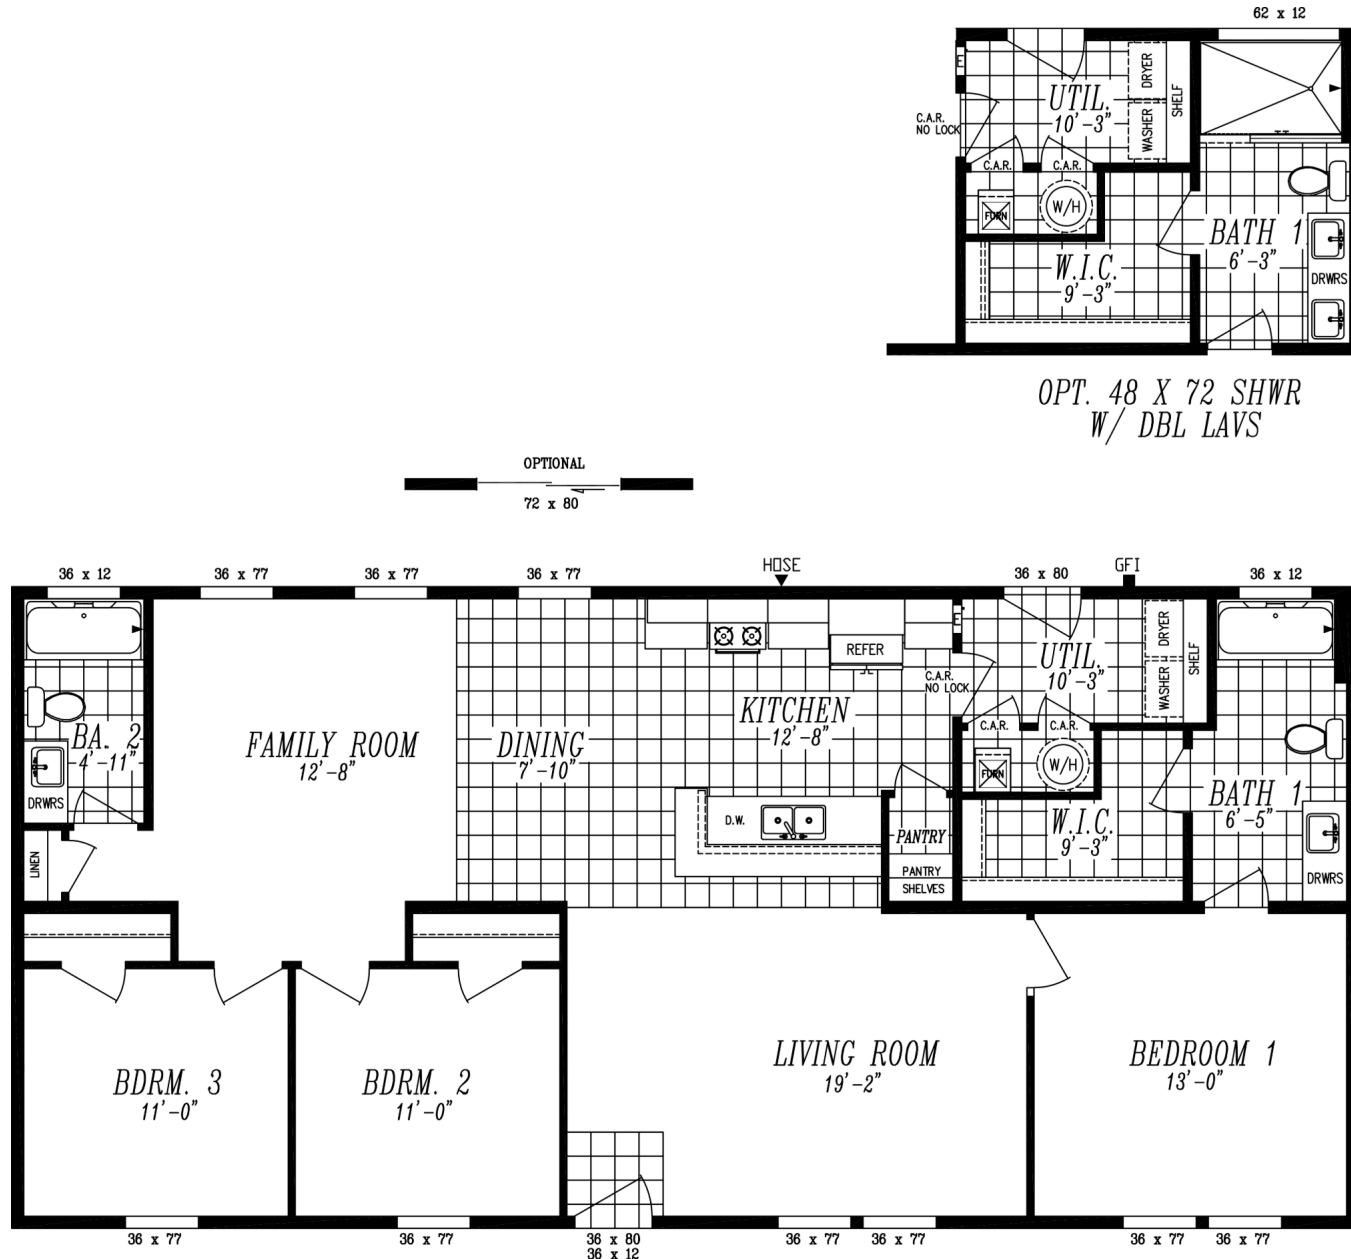

**THE COLUMBIA RIVER
SERIES**
The Columbia River
2033

27' x 56'

DIMENSIONS

1,500 sf
LIVING SPACE

3
BEDROOMS

2
BATHROOMS

OVERVIEW

56' Double Wide with
Large Family Room

Heritage Home Center
(425) 353-5464
or **Request Firm Quote**
— EMAIL US

01 FLOOR PLAN

1,500 SQ FT · 27' x 56'

OPT.
DBL. LAVS.